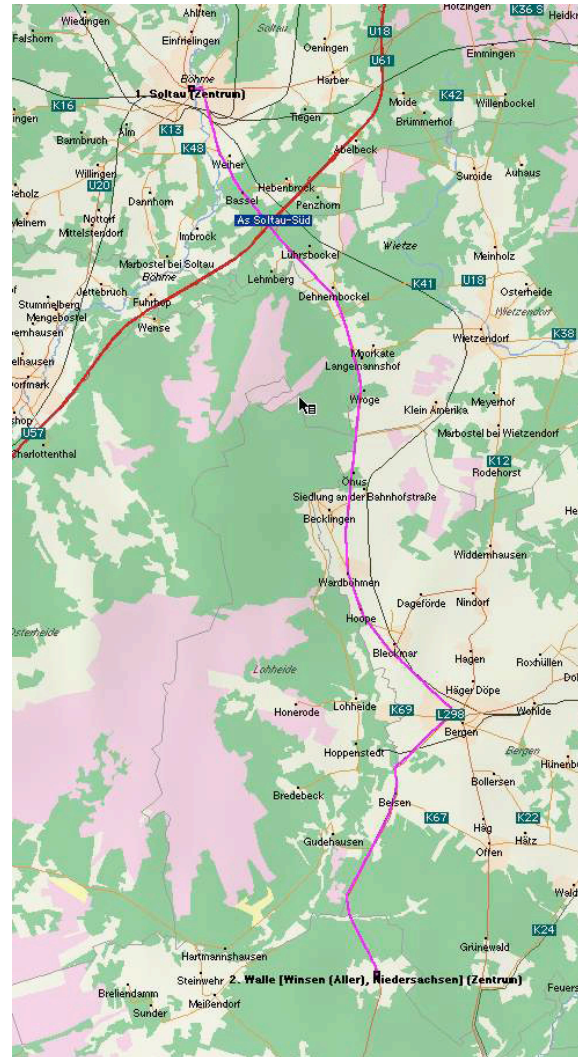

# ROUTENPLAN

20. Celler Heidetreffen

supported by:

Drive Safely!

From the north

Go via the A7 to exit Soltau Süd.

From the exit Soltau-Süd drive to Bergen via Wardböhmen and Hoop.

In Bergen turn right towards Belsen.

From Belsen the road goes directly to Walle.

The rally is in the sports club house in Walle on the road towards Winsen.

From the south

Go via the A7 to exit Mellendorf.

From the exit drive to Fuhrberg.

In Fuhrberg follow directions to Winsen via Allerhoop, Oldau and Südwinen.

In Winsen straight on towards Walle.

The rally is in the sports club house in Walle on the road towards Bergen.