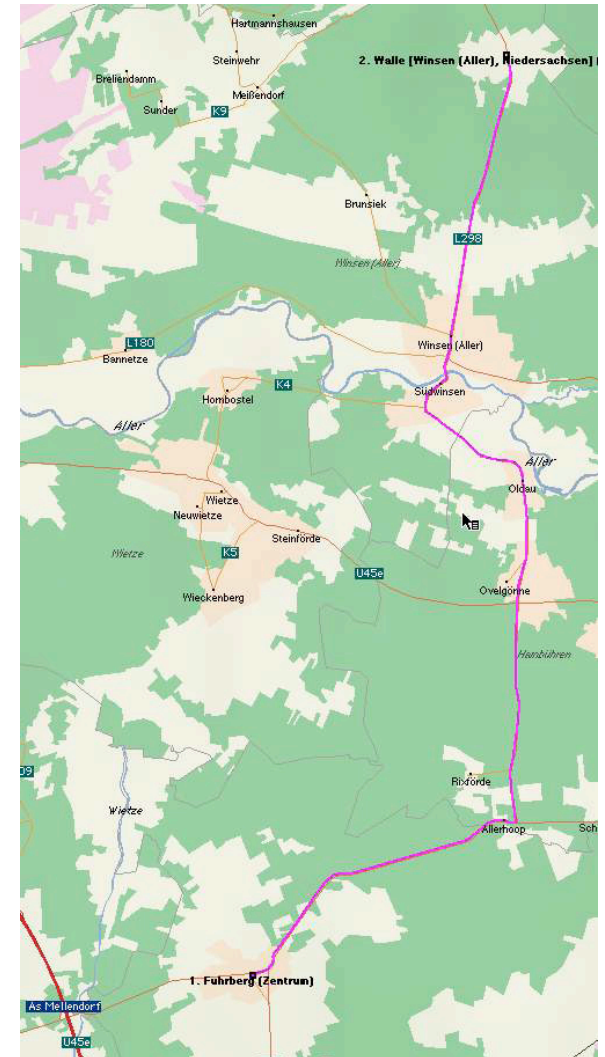

# ROUTENPLAN

20. Celler Heidetreffen

supported by:

Drive Safely!

From the north

Go via the A7 to exit Soltau Süd.

From the exit Soltau-Süd drive to Bergen via Wardböhmen and Hoop.

In Bergen turn right towards Belsen.

From Belsen the road goes directly to Walle.

The rally is in the sports club house in Walle on the road towards Winsen.

From the south

Go via the A7 to exit Mellendorf.

From the exit drive to Fuhrberg.

In Fuhrberg follow directions to Winsen via Allerhoop, Oldau and Südwinen.

In Winsen straight on towards Walle.

The rally is in the sports club house in Walle on the road towards Bergen.